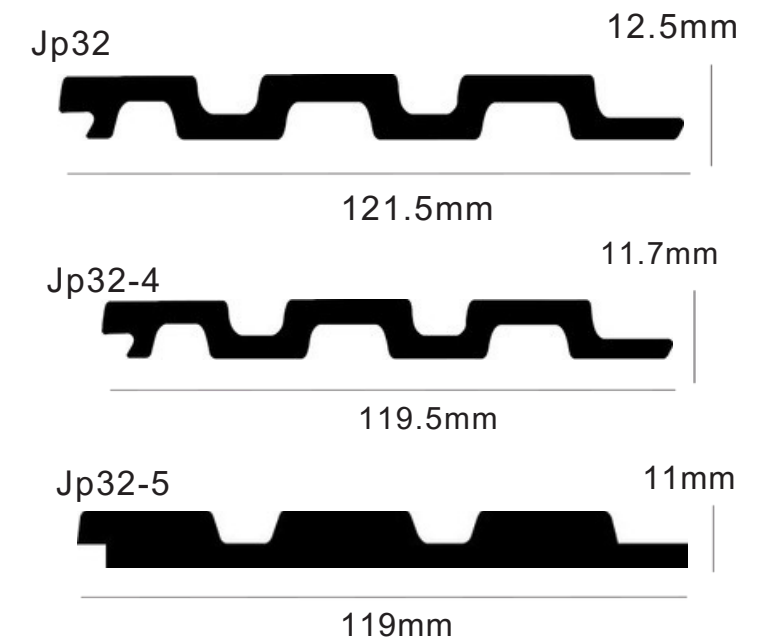

JP 32-N-4341

JP 32-4-B-4624

JP 32-4-C-4628

JP 32-5-5010

JP 32-5-E-2619

可自定义长度
常规2.9m一支

Customize Length
2.9m

Full of imagination Flow European romantic sentence
Emit brilliant culture.
>>>>>>>>>>