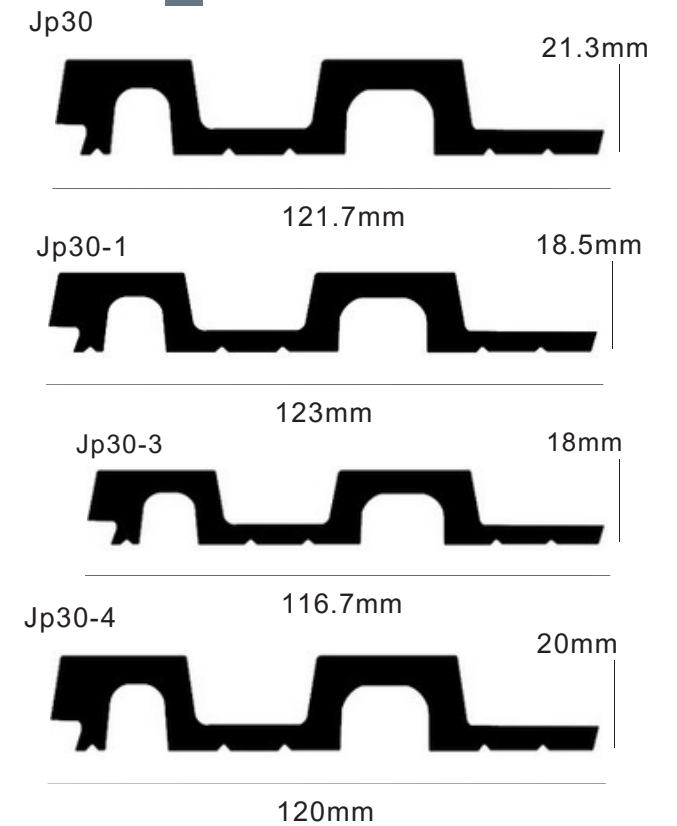

JP 30-4-081G

JP 30

可自定义长度
常规2.9m一支

Customize Length
2.9m

Full of imagination Flow European romantic sentence
Emit brilliant culture.
>>>>>>>>>>>>

CONTACT US

+86 18376880208 | +918170859409 | info@rrhoverseas.in | www.rrhoverseas.in